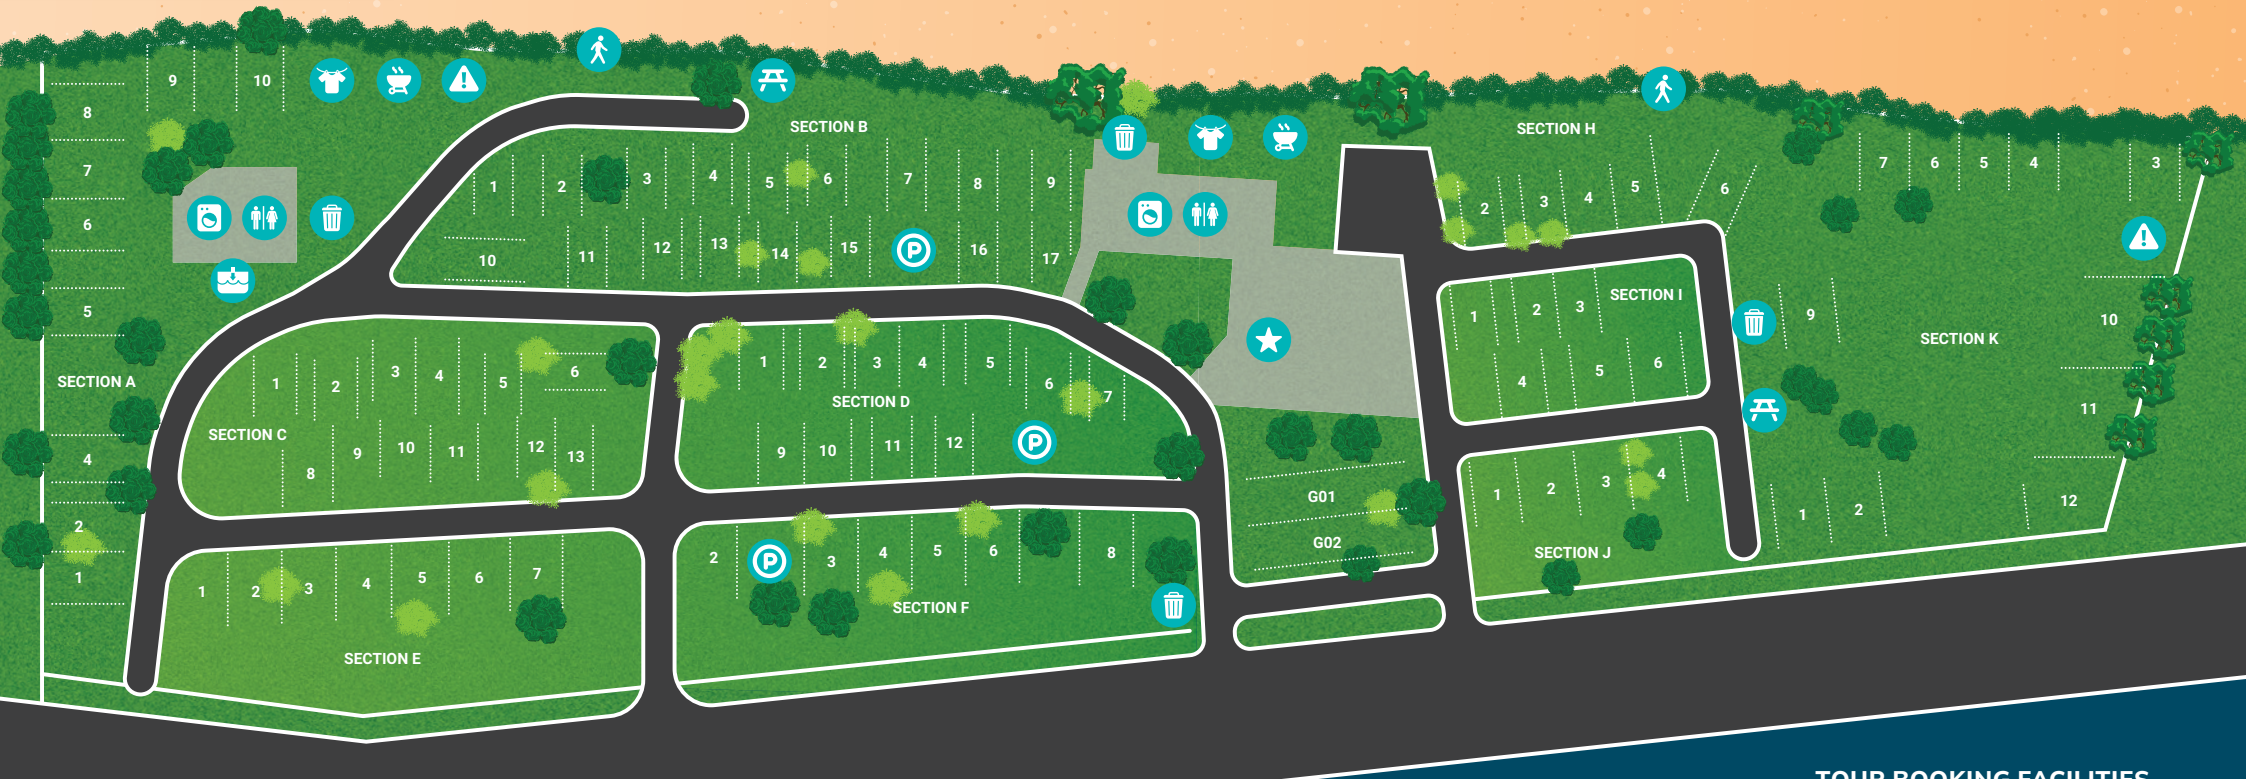

TORQUAY

- Reception
- BBQ Area
- Amenities
- Dump Point
- Laundry
- Parking
- Picnic Table
- Beach Access
- Waste / Recycling
- Clothes Line
- Emergency Exit Only

TOUR BOOKING FACILITIES
 We book all tours operating in the area including Fraser Island, Lady Elliot Island, 4WD hire, scenic flights, skydiving and whale watching (in season) and much MORE! Courtesy pick-ups by tour companies arranged.

Fraser Coast
BEACHFRONT
tourist parks

Phone
 07 4125 1578

Hours of Reception
 7:30AM until 7:30PM Daily

Check In 12:00PM
Check Out 10:00AM

beachfronttouristparks.com.au